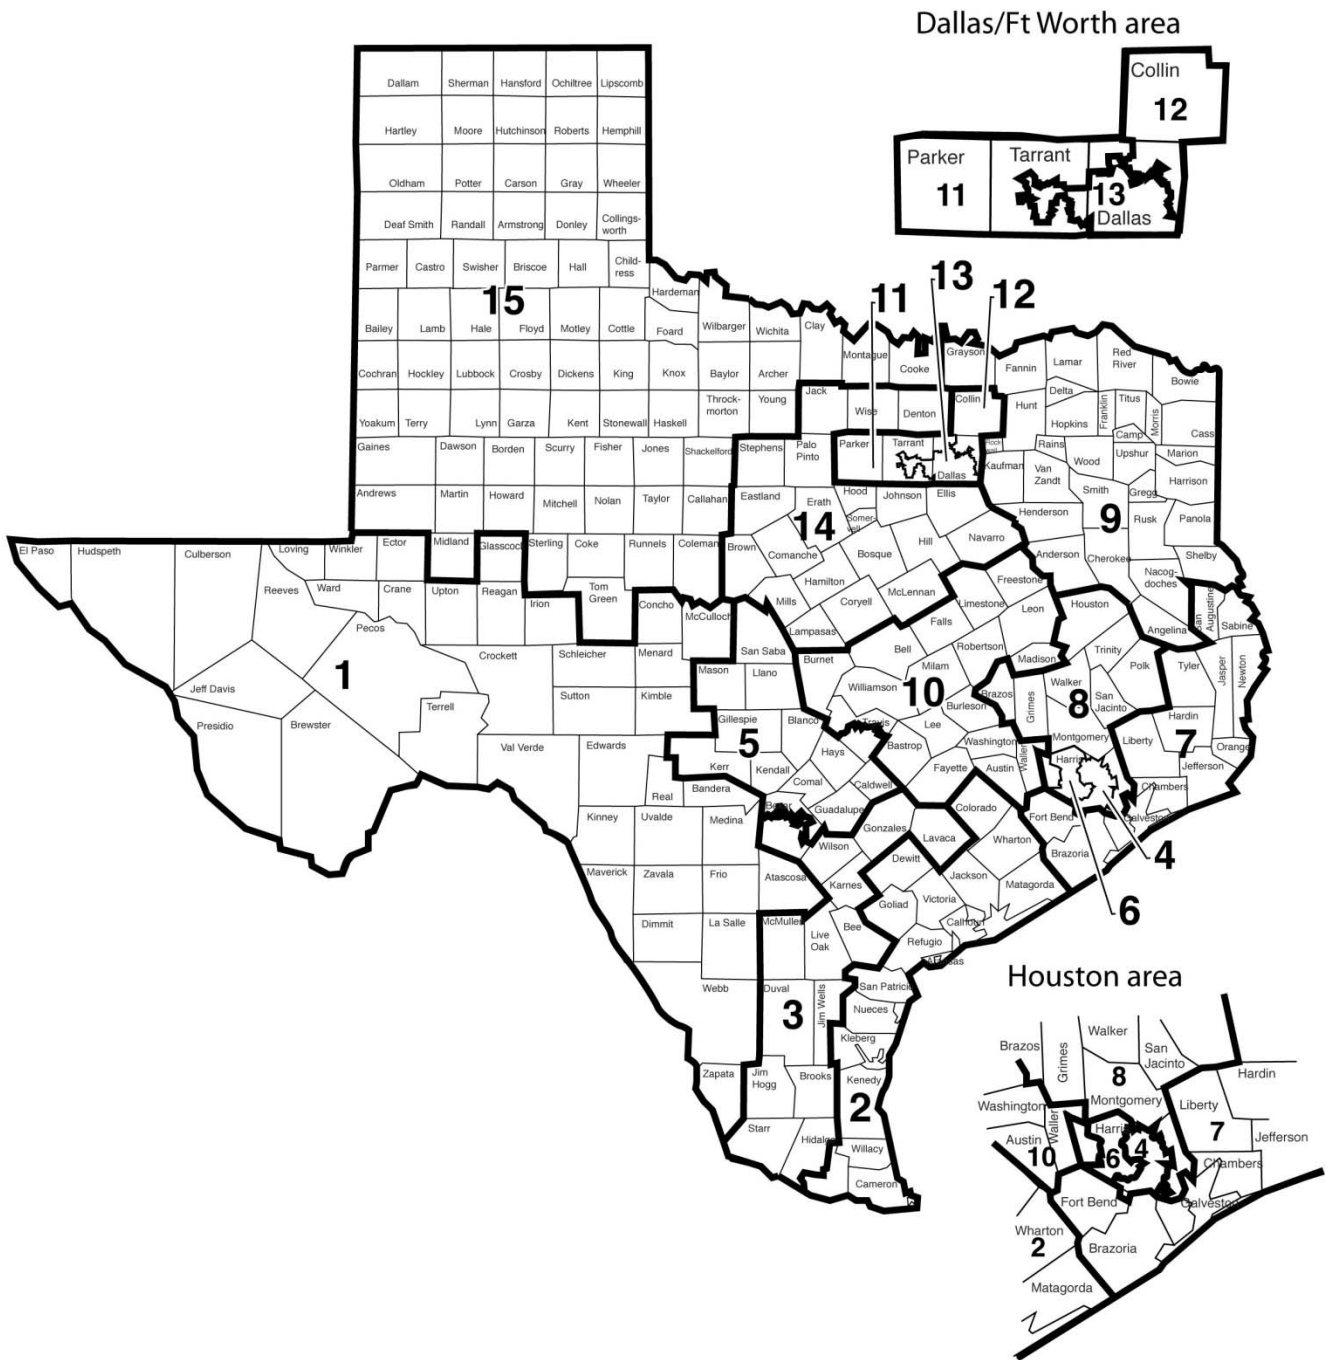

Texas

State Board of Education Districts

Texas State Board of Education Districts, Map, January 2013

Texas State Board of Education, December 2012 (State Board for Career and Technology Education)

William B. Travis Building, 1701 North Congress Avenue, Austin, Texas 78701-1494
Phone: (512) 463-9007 Fax: (512) 936-4319